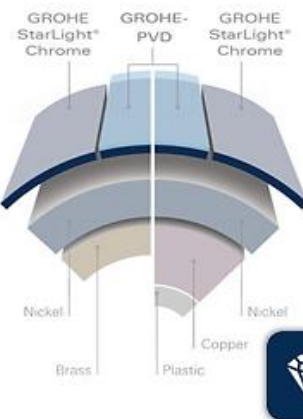

GROHE StarLight®

GROHE surface hardness

GROHE scratch resistance

Note: [YouTube (grohe 27699000) https://www.youtube.com/watch?v=6xYWYiqTCg](https://www.youtube.com/watch?v=6xYWYiqTCg)

* All information of the above is for the reference only. No prior notice is made if any changes.